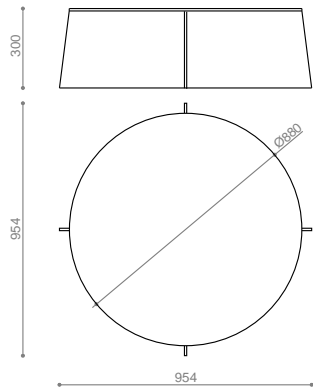

cubic

20-23

cubic stool

24-27

cover

3

CROSS 50

This side table comes in round or square, the base is painted white. The tabletop is available in red, blue and slate grey.

6

CROSS 88

This low table has the criss-crossed frame similar to the side table.
The tabletop is available in red, blue and slate grey.

10

seal

This fun and functional ottoman is available topped with felt or faux leather.