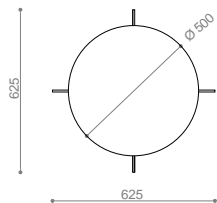

index

4-7

cross 50

8-11

cross 88

12-15

seal

16-19

cubic

20-23

cubic stool

24-27

cover

3

CROSS 50

This side table comes in round or square, the base is painted white. The tabletop is available in red, blue and slate grey.

6

CROSS 88

This low table has the criss-crossed frame similar to the side table.
The tabletop is available in red, blue and slate grey.

10

seal

This fun and functional ottoman is available topped with felt or faux leather.