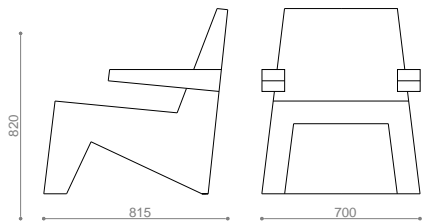

cubic

Thanks to its simplicity, this chair is a welcome addition to any room. It is available with or without armrests and comes in a variety of colors. This chair is available in a high quality fabric or leather .

18