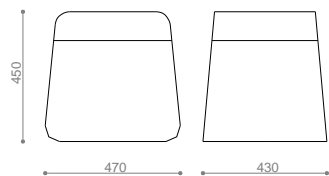

seal

This fun and functional ottoman is available topped with felt or faux leather.

The bottom comes in a variety of trendy colors.

This piece gets its strong contrast due to its white top and colorful base.

14