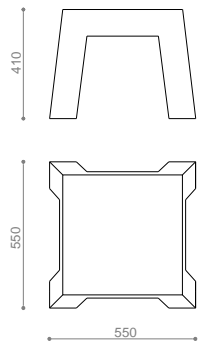

cubic stool

With the Cubic Stool you design your room any way you like. The Cubic Stool is not only a beautiful companion to the Cubic Chair, but a multifunctional piece of furniture that can be used on its own, fitting all interiors.

22