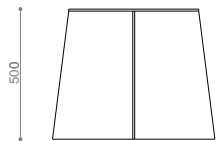

cubic

20-23

cubic stool

24-27

cover

3

CROSS 50

This side table comes in round or square, the base is painted white. The tabletop is available in red, blue and slate grey.

6

CROSS 88

This low table has the criss-crossed frame similar to the side table.
The tabletop is available in red, blue and slate grey.

10

seal

This fun and functional ottoman is available topped with felt or faux leather.