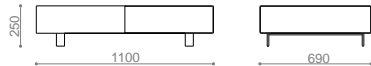

cover

This lower profile coffee table is made of stainless steel and is available in a variety of colors.

This table features a rugged design with a focus on practicality.

The thin steel and chromed legs give the table a strong, yet fluid look.

26